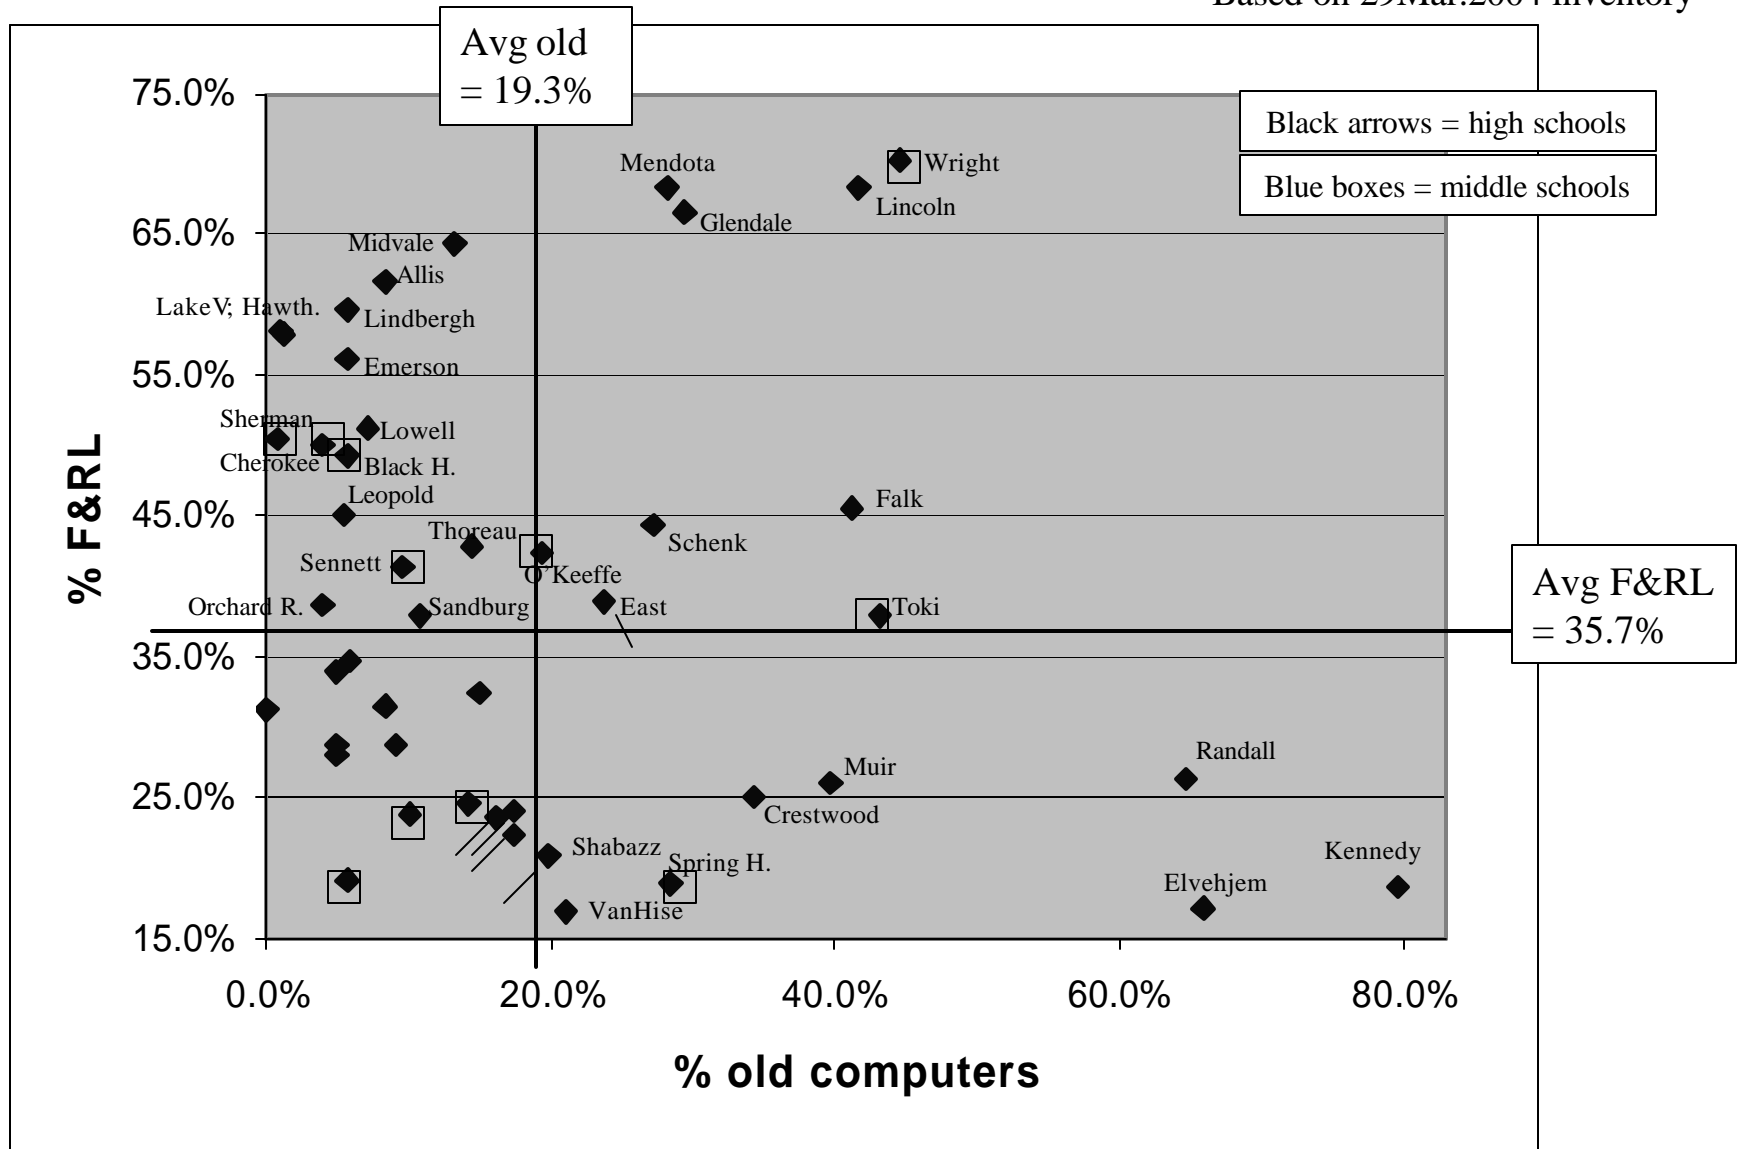

MMSD Schools: F&RL Rate vs. % Old Computers

Based on 29Mar.2004 inventory

MMSD Schools: F&RL Rate vs. % Old Computers

 = above Avg (old computers &/or F&RL)

| | cmptrs | %old | % F&R |
|----------------------|--------|-------|-------|
| Kennedy Elementary | 113 | 79.6% | 18.7% |
| Elvehjem Elementary | 129 | 65.9% | 17.2% |
| Randall Elementary | 124 | 64.5% | 26.3% |
| Wright Middle | 211 | 44.5% | 70.3% |
| Toki Middle | 264 | 43.2% | 38.0% |
| Lincoln Elementary | 139 | 41.7% | 68.4% |
| Falk Elementary | 131 | 41.2% | 45.7% |
| Muir Elementary | 121 | 39.7% | 26.2% |
| Crestwood Elementary | 105 | 34.3% | 25.1% |
| Glendale Elementary | 133 | 29.3% | 66.7% |
| Spring Harbor Middle | 81 | 28.4% | 18.9% |
| Mendota Elementary | 167 | 28.1% | 68.2% |
| Schenk Elementary | 110 | 27.3% | 44.4% |
| East High School | 625 | 23.7% | 39.0% |
| Van Hise Elementary | 104 | 21.2% | 17.0% |
| Shabazz | 96 | 19.8% | 21.0% |
| O'keeffe Middle | 145 | 19.3% | 42.3% |
| Memorial High | 575 | 17.4% | 22.3% |
| West High School | 690 | 17.4% | 24.1% |
| Lafollette High | 467 | 16.3% | 23.7% |
| Lapham Elementary | 74 | 14.9% | 32.6% |
| Thoreau Elementary | 138 | 14.5% | 42.8% |
| Whitehorse Middle | 119 | 14.3% | 24.6% |
| Midvale Elementary | 122 | 13.1% | 64.3% |
| Sandburg Elementary | 84 | 10.7% | 37.9% |